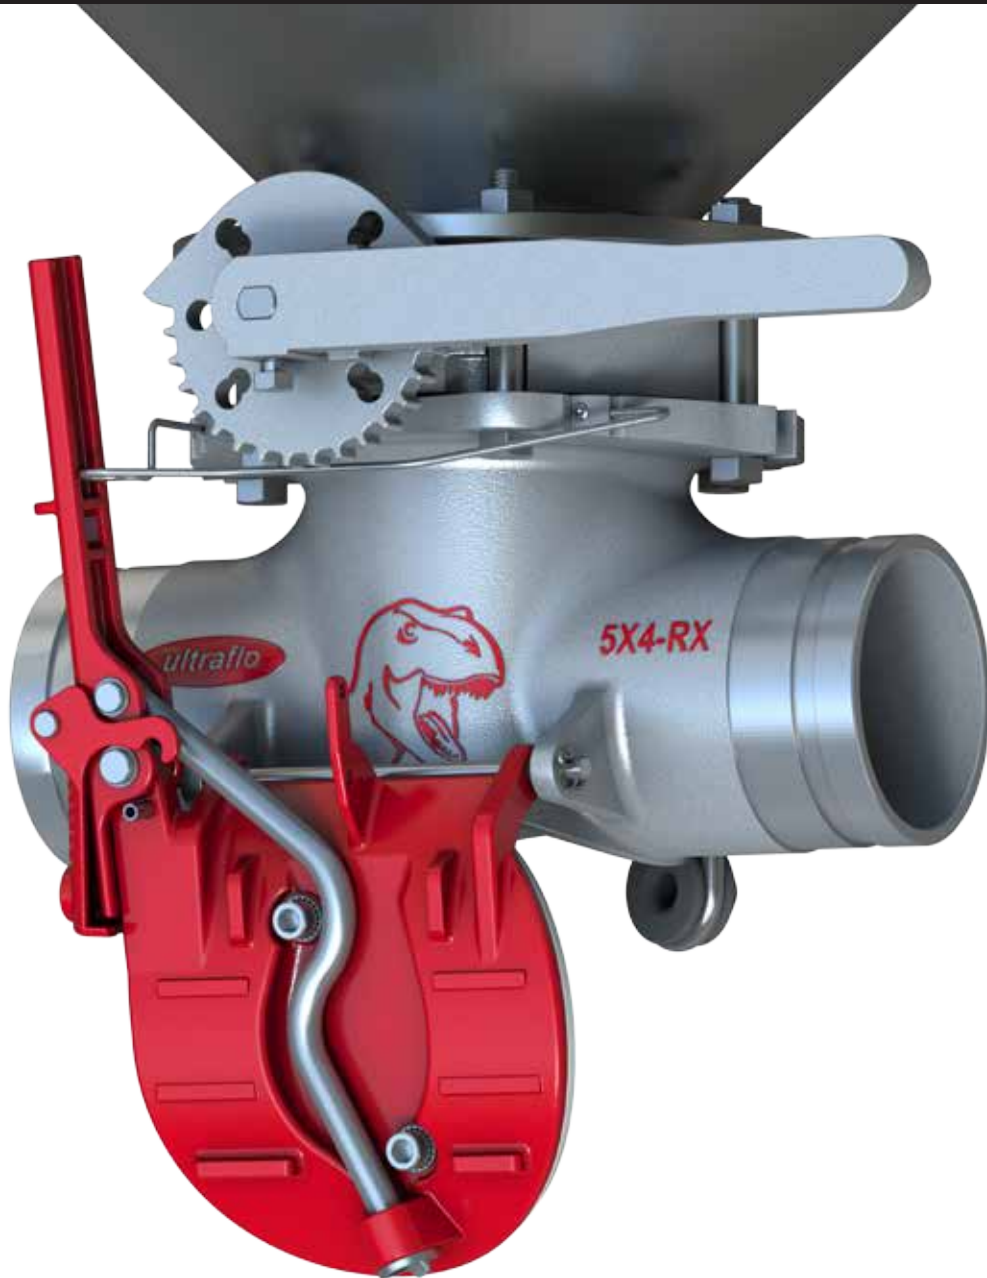

The ultraflo

TEE-RX™

ultraflo®

Designed with the Operator in Mind

Ultraflo introduces a revolutionary design in bottom drop tee operation that emphasizes operator safety and ease of use. **The Tee-Rx** (patent pending) is engineered to place all operations necessary to open and close the tee within easy reach of the operator eliminating the need to squat or reach across trailer piping. **The Tee-Rx** also includes a retainer to assist in keeping the door completely out of the media's path and to conveniently locate the handle for closing the tee. These features enable the operator to both open and close the bottom drop door in one fluid movement with either hand or foot.

Competitor's door assembly extends down nearly 16 inches.

Designed to Protect Your Bottom Line

In order to reduce the potential for equipment damage, special attention has been paid to ensure that the **Tee-Rx** has adequate ground clearance.

The **Tee-Rx** door assembly hangs down 6" when fully open, compared to the competition's which can extend down nearly 16" if not pinned. This feature in combination with material selection

ensures the **Tee-Rx** will withstand the rigors and abuse of the most

demanding applications. The

ergonomic design of **Tee-Rx's**

operation also minimizes risk

of operator injury and

costly claims.

TEE-Rx is available in Ultraflo's proprietary

ULTRATUFF TEE

TOUGH, ABRASION RESISTANT MATERIAL