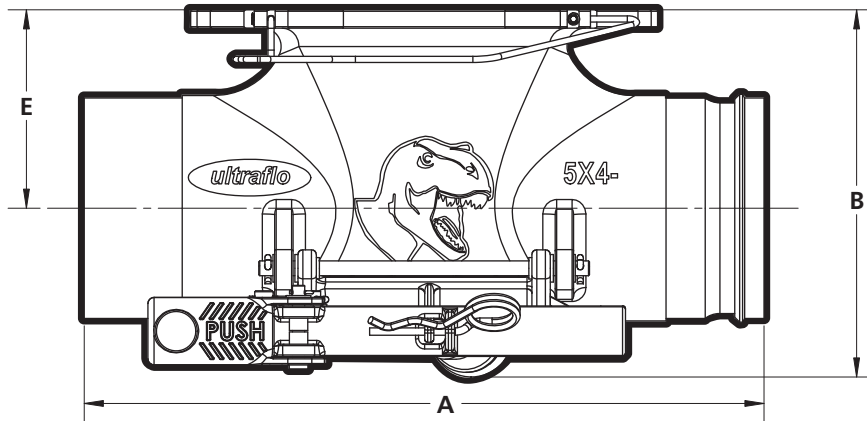

Competitor's door assembly extends down nearly 16 inches.

Designed to Protect Your Bottom Line

In order to reduce the potential for equipment damage, special attention has been paid to ensure that the **Tee-Rx** has adequate ground clearance.

The **Tee-Rx** door assembly hangs down 6" when fully open, compared to the competition's which can extend down nearly 16" if not pinned. This feature in combination with material selection

ensures the **Tee-Rx** will withstand the rigors and abuse of the most

Tee Dimensions

Size	A	B	C	D	E	F	Wght/ Lb.	B. Circ.	Holes	Hole Dia.	Material
5X4RX-UT	13.88	7.50	4.50	5.0	4.05	3.83	28.60	7.875	6	.563	<i>ULTRA TUFF</i>
5X4RX-TEE	13.88	7.63	4.50	5.0	4.18	3.83	15.06	7.875	6	.563	ALUMINUM
6X4RX-UT	13.88	7.50	4.50	6.0	4.05	3.83	28.90	9.00	8	.563	<i>ULTRA TUFF</i>
6X4RX-TEE	13.88	7.63	4.50	6.0	4.18	3.83	15.46	9.00	8	.563	ALUMINUM