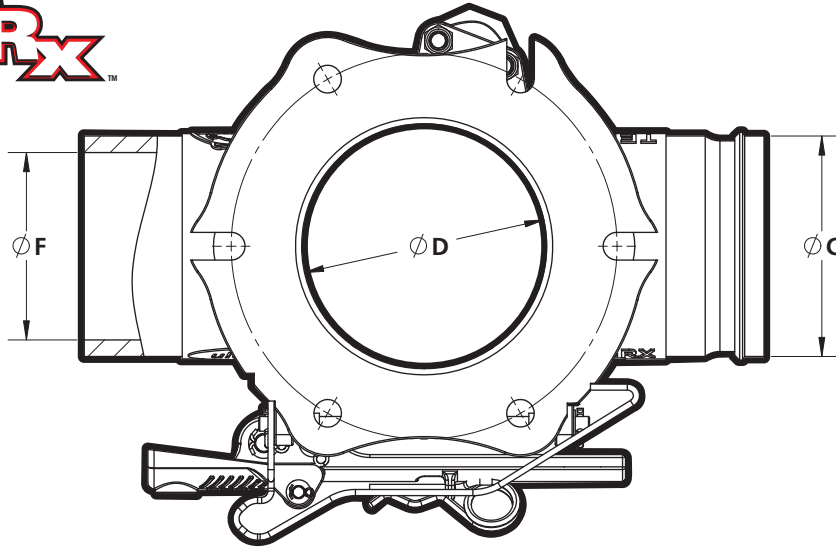

Competitor's door assembly extends down nearly 16 inches.

Designed to Protect Your Bottom Line

In order to reduce the potential for equipment damage, special attention has been paid to ensure that the **Tee-Rx** has adequate ground clearance.

The **Tee-Rx** door assembly hangs down 6" when fully open, compared to the competition's which can extend down nearly 16" if not pinned. This feature in combination with material selection

ensures the **Tee-Rx** will withstand the rigors and abuse of the most

Tee Dimensions

Size	A	B	C	D	E	F	Wght/ Lb.	B. Circ.	Holes	Hole Dia.	Material
5X4RX-UT	13.88	7.50	4.50	5.0	4.05	3.83	28.60	7.875	6	.563	<i>ULTRA TUFF</i>
5X4RX-TEE	13.88	7.63	4.50	5.0	4.18	3.83	15.06	7.875	6	.563	ALUMINUM
6X4RX-UT	13.88	7.50	4.50	6.0	4.05	3.83	28.90	9.00	8	.563	<i>ULTRA TUFF</i>
6X4RX-TEE	13.88	7.63	4.50	6.0	4.18	3.83	15.46	9.00	8	.563	ALUMINUM